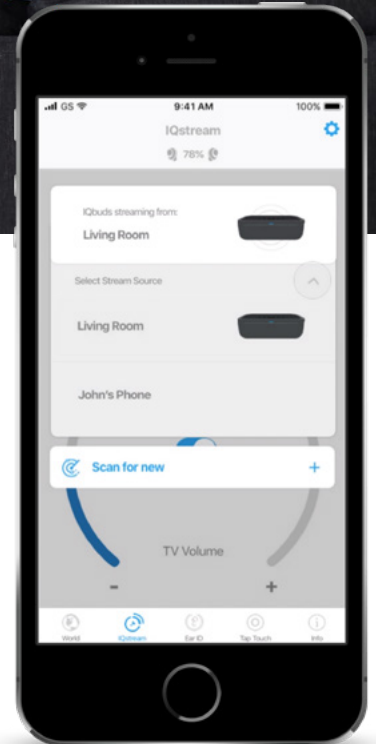

HEAR TV BETTER

Enjoy a clear personalised TV experience in the company of loved ones, without extreme volume levels. Our IQstream TV will sync TV audio seamlessly with your IQbuds BOOST or MAX to provide a super low latency audio stream, giving you complete control of what you hear.

SIMPLE SET UP

Easy connection to any TV with supplied cables and your IQbuds App. Set up in multiple rooms for personalized audio throughout the house.

SMART SYNC

No cumbersome pairing process, IQstream TV is automatically identified by the Nuheara IQbuds App for true plug and play.

SUPERIOR AUDIO

Our low latency protocols ensure high quality audio at all times. Use IQbuds world controls to blend in your family for a true social TV experience.

FEATURE SUMMARY

- High quality TV audio with low latency
- Personal volume control, no more disturbing others with loud TV
- Simple, seamless in-App pairing and setup
- Multi-room compatible
- Soundbar output port